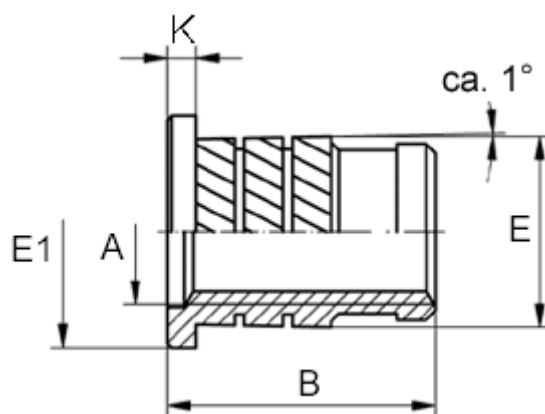

Article number: 12852000040800
Description: KLEE-coil 852 000 040.800
M4 Brass

Measures

Female thread A	= M4
Flange diameter E1	= 7.2
Flange height	= 0.8
Length B	= 8.2
Min distance to edge	= 2.5
Outer diameter E	= 5.80
Recommended bore diameter	= 5.4
Type	= 852 000 040.800